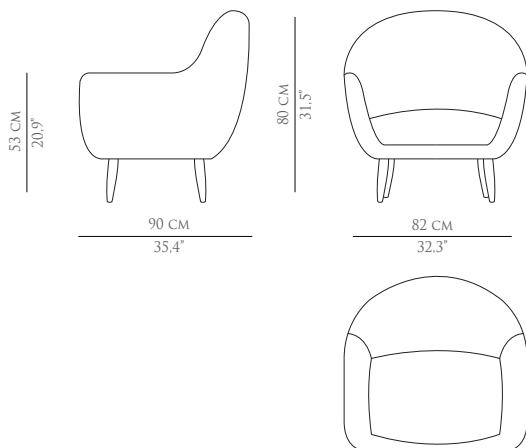

GRIGIO

ARMCHAIR

DIMENSIONS

WIDTH	82 CM 32.3"
DEPTH	90 CM 35.4"
HEIGHT	80 CM 31.5"
SEAT HEIGHT	45 CM 17.7"
SEAT DEPTH	53 CM 20.9"
ARM HEIGHT	53 CM 20.9"

MATERIALS

FABRIC	COTTON VISCOSE
LEGS	HIGH GLOSS LACQUERED

PACKAGING

DIMENSIONS	W 87 CM 34.3" D 95 CM 37.4" H 85 CM 33.5"
VOLUME	0.762 M ³ 26.9 FT ³

SAMPLES

LEAD TIME

PRODUCTION TIME IS BETWEEN 6 TO 8 WEEKS FOR TRASTESE CONTRASTES COLLECTIONS.
DELIVERY TIME IS NOT INCLUDED.
ALL OF OUR FURNITURE CAN BE MADE TO MEASURE AND IT IS AVAILABLE IN DIFFERENT FINISHES.
PLEASE NOTE THAT THE COLOURS AND MATERIALS SHOWN ARE FOR REFERENCE ONLY AND SMALL VARIATIONS MAY OCCUR.