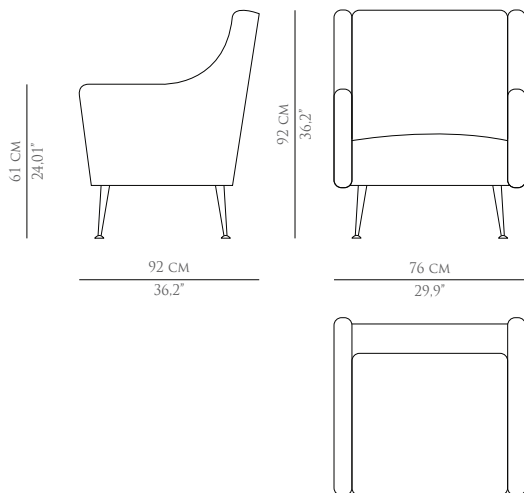

### DIMENSIONS

WIDTH	76 CM   29.9"
DEPTH	92 CM   36.2"
HEIGHT	92 CM   36.2"
SEAT HEIGHT	43 CM   16.9"
SEAT DEPTH	54 CM   21.2"
ARM HEIGHT	61 CM   24.01"

### PACKAGING

DIMENSIONS	W 81 CM   31.8" D 97 CM   38.1" H 97 CM   38.1"
VOLUME	0.762 M <sup>3</sup>   26.9 FT <sup>3</sup>