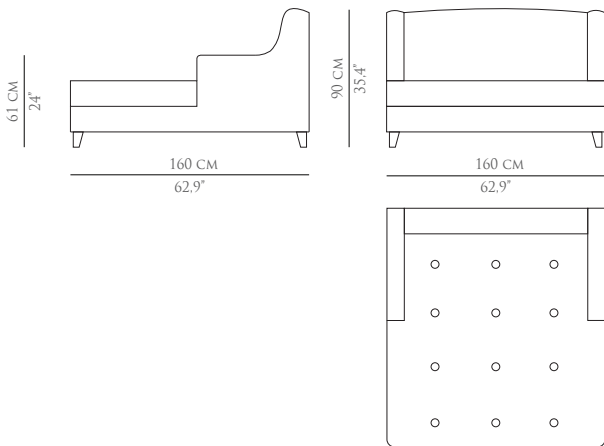

MICHIGAN

CHAISE LONG

DIMENSIONS

WIDTH	160 CM 62.9"
DEPTH	160 CM 62.9"
HEIGHT	90 CM 35.4"
SEAT HEIGHT	42 CM 16.5"
SEAT DEPTH	130 CM 51.2"
ARM HEIGHT	61 CM 24"

MATERIALS

FABRIC	LINEN
LEGS	DARK WOOD

PACKAGING

DIMENSIONS	W 165 CM 64.9" D 165 CM 64.9" H 95 CM 37.4"
VOLUME	2.586 M ³ 91.3 FT ³

SAMPLES

LEAD TIME

PRODUCTION TIME IS BETWEEN 6 TO 8 WEEKS FOR TRASTES E CONTRASTES COLLECTIONS.
 DELIVERY TIME IS NOT INCLUDED.
 ALL OF OUR FURNITURE CAN BE MADE TO MEASURE AND IT IS AVAILABLE IN DIFFERENT FINISHES.
 PLEASE NOTE THAT THE COLOURS AND MATERIALS SHOWN ARE FOR REFERENCE ONLY AND SMALL VARIATIONS MAY OCCUR.