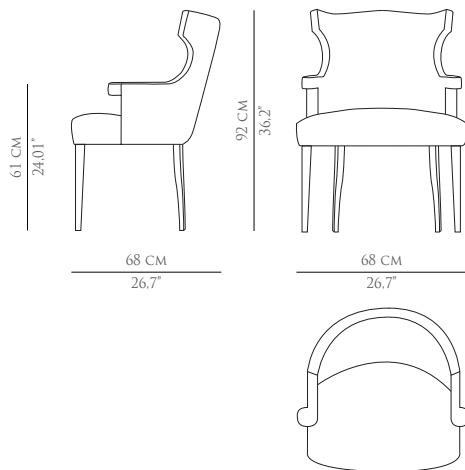

BERLÍM

DINING CHAIR

DIMENSIONS

WIDTH	68 CM 26.7"
DEPTH	68 CM 26.7"
HEIGHT	92 CM 36.2"
SEAT HEIGHT	49 CM 19.3"
SEAT DEPTH	52 CM 20.5"
ARM HEIGHT	61 CM 24.01"

MATERIALS

FABRIC	VELVET AND JACQUARD
LEGS	BLACK LACQUER
NAILS	AGED GOLD

PACKAGING

DIMENSIONS	W 73 CM 28.7" D 73 CM 28.7" H 97 CM 38.1"
VOLUME	0.517 M ³ 18.5 FT ³

SAMPLES

LEAD TIME

PRODUCTION TIME IS BETWEEN 6 TO 8 WEEKS FOR TRASTES E CONTRASTES COLLECTIONS.
DELIVERY TIME IS NOT INCLUDED.
ALL OF OUR FURNITURE CAN BE MADE TO MEASURE AND IT IS AVAILABLE IN DIFFERENT FINISHES.
PLEASE NOTE THAT THE COLOURS AND MATERIALS SHOWN ARE FOR REFERENCE ONLY AND SMALL VARIATIONS MAY OCCUR.