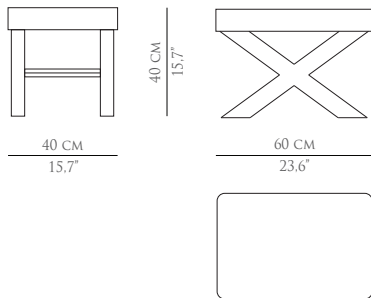

FLORIANA

RESTFOOT

DIMENSIONS

WIDTH	60 CM 23.6"
DEPTH	40 CM 15.7"
HEIGHT	40 CM 15.7"

MATERIALS

FABRIC	COTTON
LEGS	FABRIC/SILVER STUDS

PACKAGING

DIMENSIONS	W 65 CM 25.6" D 45 CM 17.7" H 45 CM 17.7"
VOLUME	0.132 M ³ 4.66 FT ³

LEAD TIME

PRODUCTION TIME IS BETWEEN 6 TO 8 WEEKS FOR TRASTES E CONTRASTES COLLECTIONS.
DELIVERY TIME IS NOT INCLUDED.
ALL OF OUR FURNITURE CAN BE MADE TO MEASURE AND IT IS AVAILABLE IN DIFFERENT FINISHES.
PLEASE NOTE THAT THE COLOURS AND MATERIALS SHOWN ARE FOR REFERENCE ONLY AND SMALL VARIATIONS MAY OCCUR.