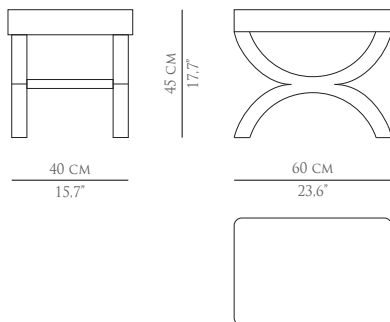

TIMELESS

FURNITURE

JULIANA

RESTFOOT

DIMENSIONS

WIDTH	60 CM 23.6"
DEPTH	40 CM 15.7"
HEIGHT	45 CM 17.7"

MATERIALS

FABRIC	COTTON
LEGS	FABRIC/SILVER STUDS

PACKAGING

DIMENSIONS	W 65 CM 25.6" D 45 CM 17.7" H 50 CM 19.7"
VOLUME	0.146 M ³ 5.15 FT ³

LEAD TIME

PRODUCTION TIME IS BETWEEN 6 TO 8 WEEKS FOR TRASTES E CONTRASTES COLLECTIONS.
DELIVERY TIME IS NOT INCLUDED.
ALL OF OUR FURNITURE CAN BE MADE TO MEASURE AND IT IS AVAILABLE IN DIFFERENT FINISHES.
PLEASE NOTE THAT THE COLOURS AND MATERIALS SHOWN ARE FOR REFERENCE ONLY AND SMALL VARIATIONS MAY OCCUR.