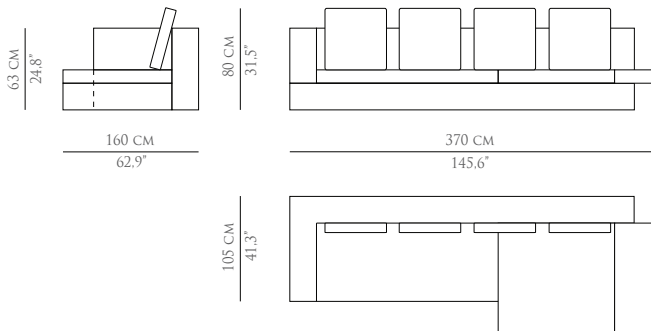

MISTU

CHAISE LONG

DIMENSIONS

WIDTH	330 CM 129.92" 370 CM 145.6"
DEPTH	105 CM 41.3" & 160 CM 62.9"
HEIGHT	80 CM 31.5"
SEAT HEIGHT	38 CM 14.9"
SEAT DEPTH	83 CM 32.7" & 138 CM 54.3"
ARM HEIGHT	63 CM 24.8"

MATERIALS

FABRIC	LINEN
BOOK SUPPORT	HIGH GLOSS LACQUERED

PACKAGING

DIMENSIONS	W 375 CM 147.6" D 165 CM 64.9" H 85 CM 33.4"
VOLUME	5,259 M ³ 185.7 FT ³

SAMPLES

LEAD TIME

PRODUCTION TIME IS BETWEEN 6 TO 8 WEEKS FOR TRASTESE CONTRASTES COLLECTIONS.
DELIVERY TIME IS NOT INCLUDED.
ALL OF OUR FURNITURE CAN BE MADE TO MEASURE AND IT IS AVAILABLE IN DIFFERENT FINISHES.
PLEASE NOTE THAT THE COLOURS AND MATERIALS SHOWN ARE FOR REFERENCE ONLY AND SMALL VARIATIONS MAY OCCUR.