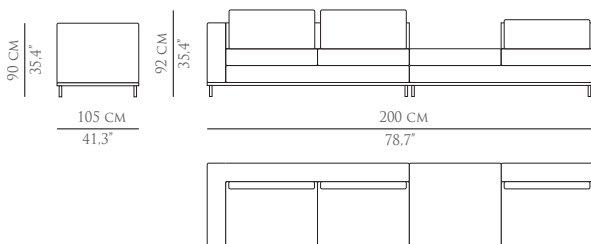

RIVIERA

SOFA

DIMENSIONS

WIDTH	200 CM 78.7" 220 86.6" 240 94.5" 260 102.4" 280 110.2" 300 118.1"
DEPTH	105 CM 41.3"
HEIGHT	90 CM 35.4"
SEAT HEIGHT	42 CM 16.5"
SEAT DEPTH	72 CM 28.4"
ARM HEIGHT	66 CM 25.9"

MATERIALS

FABRIC	LINEN
BASE	POLISHED INOX

PACKAGING

DIMENSIONS	W 205 CM 80.7" D 110 CM 43.3" H 95 CM 37.4"
VOLUME	2.142 M ³ 75.6 FT ³

SAMPLES

LEAD TIME

PRODUCTION TIME IS BETWEEN 6 TO 8 WEEKS FOR TRASTESE CONTRASTES COLLECTIONS.
DELIVERY TIME IS NOT INCLUDED.
ALL OF OUR FURNITURE CAN BE MADE TO MEASURE AND IT IS AVAILABLE IN DIFFERENT FINISHES.
PLEASE NOTE THAT THE COLOURS AND MATERIALS SHOWN ARE FOR REFERENCE ONLY AND SMALL VARIATIONS MAY OCCUR.