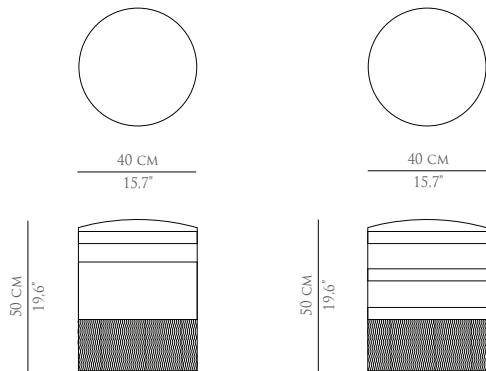

TIMELESS

FURNITURE

LOVE ME & LOVE ME NOT

STOOLS

DIMENSIONS

WIDTH 40 CM | 15.7"
DEPTH 40 CM | 15.7"
HEIGHT 50 CM | 19.6"

MATERIALS

TABLE TOP PAU-FERRO
TABLE DOWN NERO MARQUINA MARBLE
STRUCTURE POLISHED COPPER AND POLISHED BRASS

PACKAGING

DIMENSIONS W 45 CM | 17.7" D 45 CM | 17.7" H 55 CM | 21.7"
VOLUME 0,111 M³ | 3,92 FT³

SAMPLES

LEAD TIME

PRODUCTION TIME IS BETWEEN 6 TO 8 WEEKS FOR TRASTES E CONTRASTES COLLECTIONS.
DELIVERY TIME IS NOT INCLUDED.
ALL OF OUR FURNITURE CAN BE MADE TO MEASURE AND IT IS AVAILABLE IN DIFFERENT FINISHES.
PLEASE NOTE THAT THE COLOURS AND MATERIALS SHOWN ARE FOR REFERENCE ONLY AND SMALL VARIATIONS MAY OCCUR.